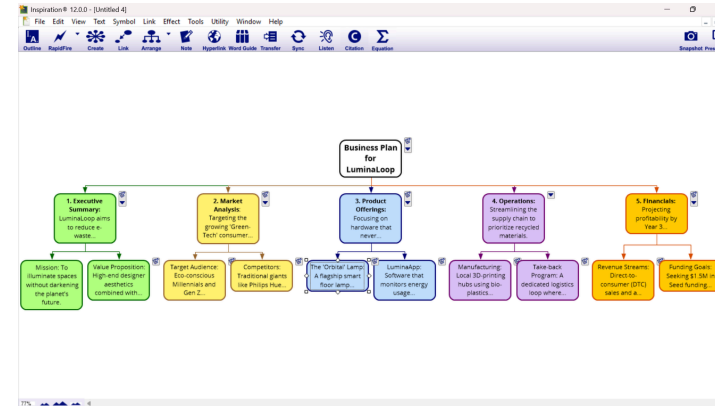

How does Inspiration help?

Inspiration's visual thinking approach leverages **Dual Coding Theory** by creating two distinct mental pathways- verbal and spatial - for the same piece of information. This dual-track processing reinforces memory and allows the brain to organize complex ideas more efficiently than text alone.

Creating diagrams allows for simultaneous processing, making it much easier to see how complex parts of a topic relate to one another at a glance. Inspiration's unique ability to flip between a diagram and an outline is a literal manifestation of dual coding; it allows you to transform a "non-verbal" map into a "verbal" structure for writing and fully word-process your ideas—all within a single platform.

You can move back and forth between both views, working at the big-picture level and in the details. Everything is in sync.